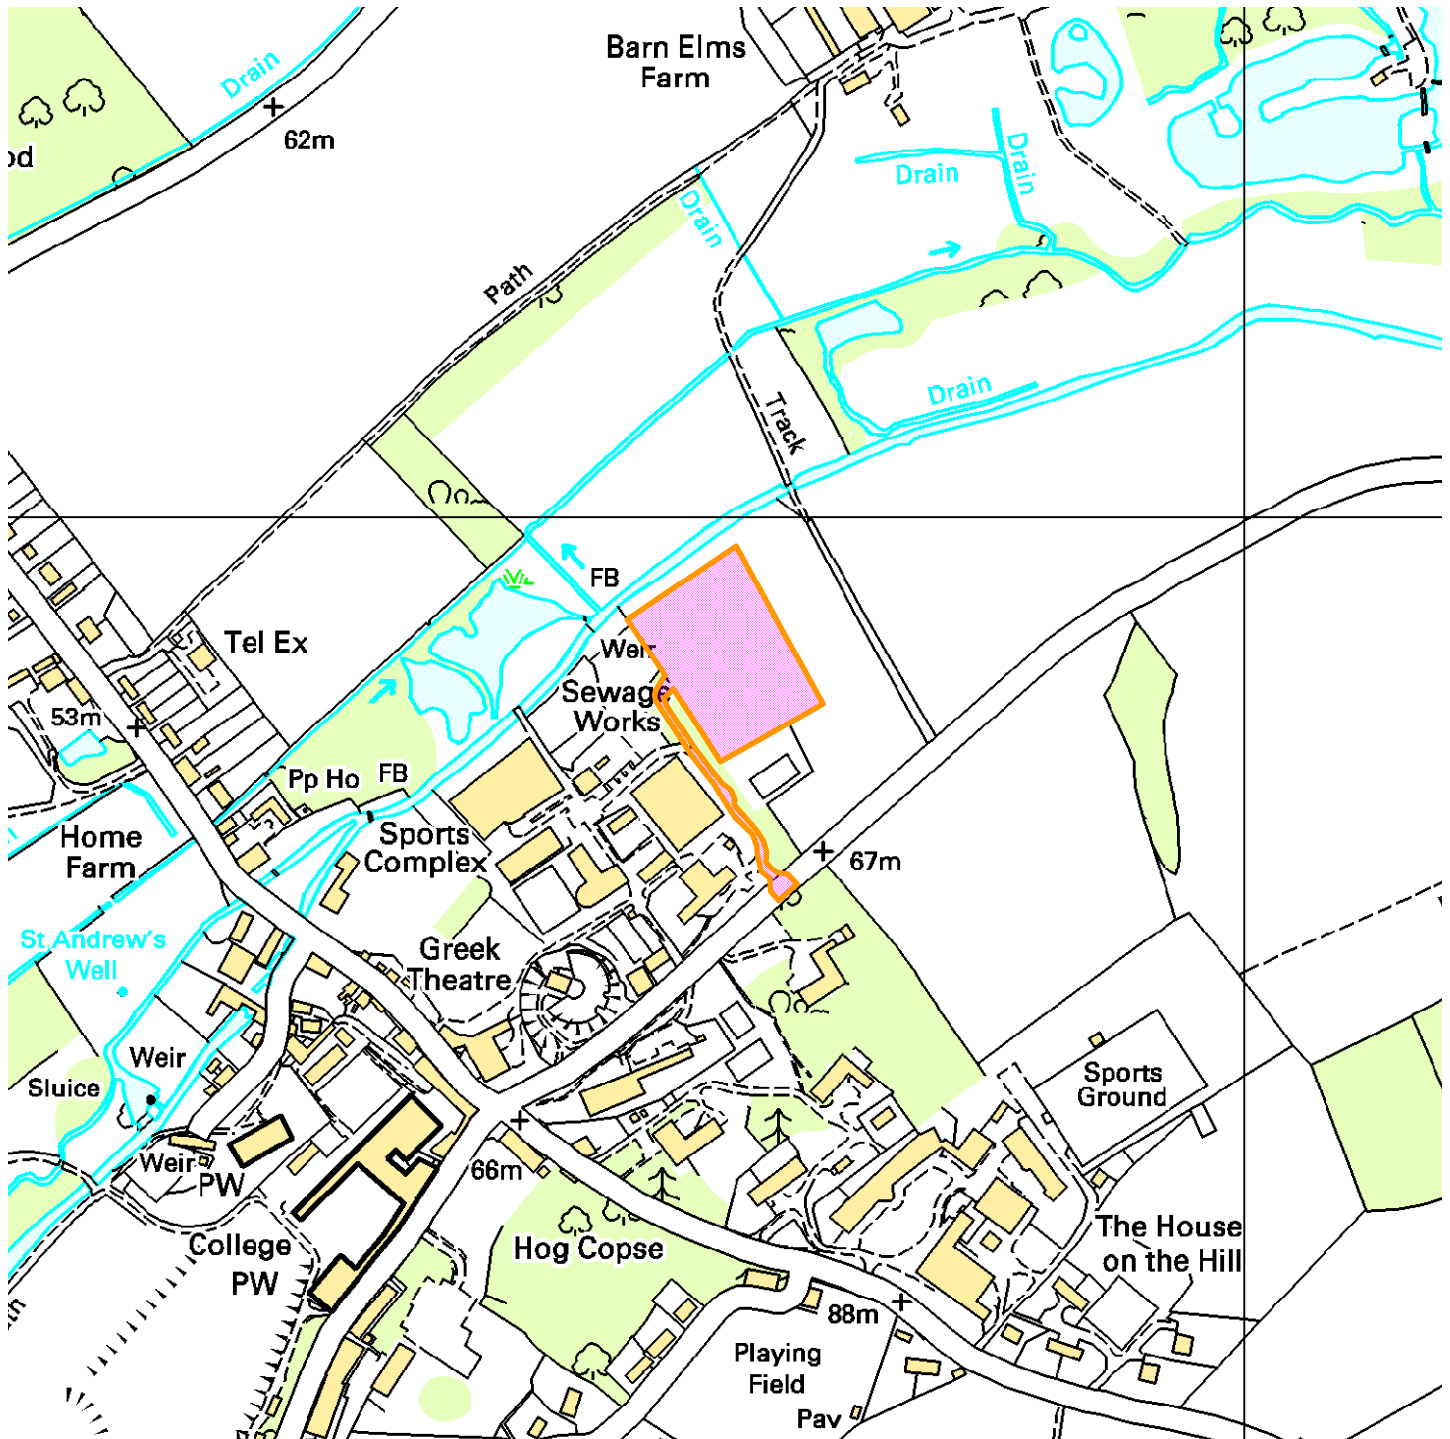

14/01558/FUL

Land at Bradfield College, Bradfield

Map Centre Coordinates :

Scale : 1:5090

Reproduced from the Ordnance Survey map with the permission of the Controller of Her Majesty's Stationery Office © Crown Copyright 2003.

Unauthorised reproduction infringes Crown Copyright and may lead to prosecution or civil proceedings.

Organisation	Not Set
Department	Not Set
Comments	
Date	15 October 2014
SLA Number	Not Set